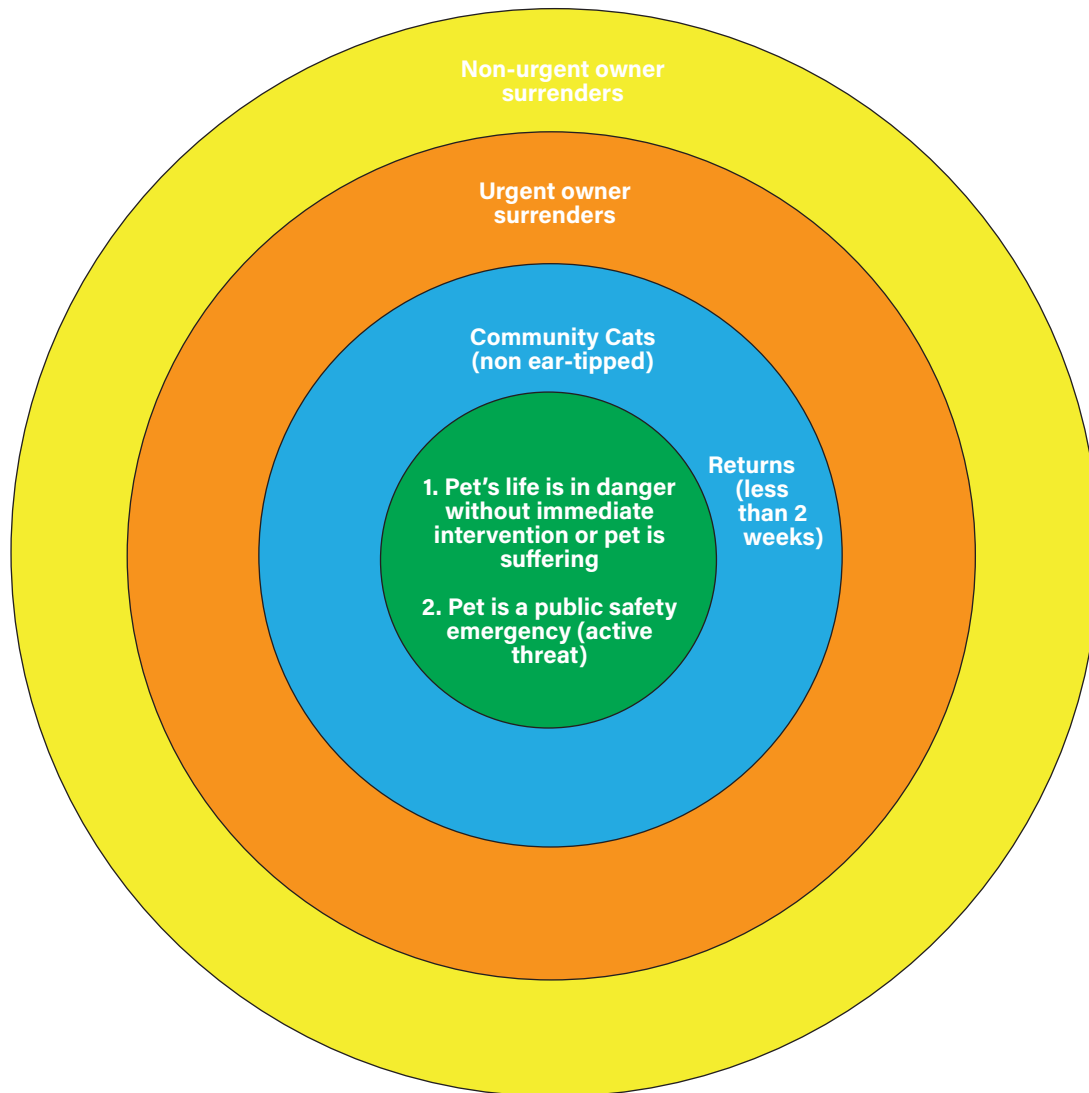

INTAKE THRESHOLDS- CATS

TIER 1	ALWAYS & IMMEDIATELY
TIER 2	CAT KENNELS AT 90% CAPACITY OR LESS
TIER 3	CAT KENNELS AT 75% CAPACITY OR LESS
TIER 4	CAT KENNELS AT 50% CAPACITY OR LESS